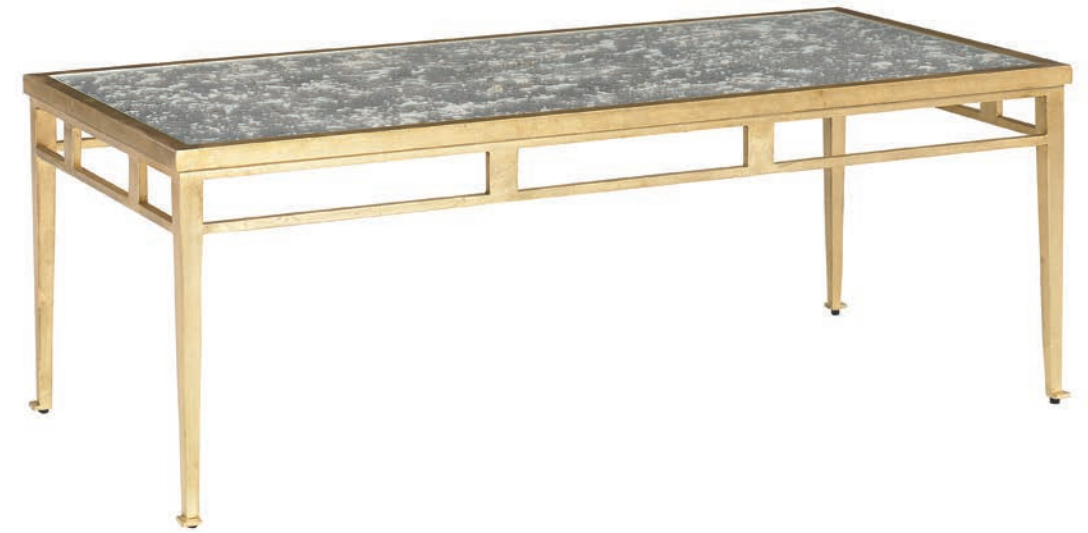

MH18031 Fowler Console, see 2017 Catalog, page 153

H205B Arne Bench, see page 9

MH12824 Cheryl King Bed, see 2017 Catalog, page 185

MH21323 Edith Side Table, see April 2017 Supplement, page 220

MR. & MRS. HOWARD *for* SHERRILL FURNITURE

CASEGOODS

MH23010-90 Discus Dining Table, see page 14

H303AC Maurice Chair (4), see 2017 Catalog, page 102

MH20021-90 Letitia Buffet, see 2017 Catalog, page 124

MH23010-90 Discus Dining Table
DIA54 H30
MAPLE SOLIDS, MAPLE VENEERS
EXTENDS TO 76" WITH ONE 22" LEAF
SELECTED FINISH: DISCUS
ONLY AVAILABLE AS SHOWN

MH23311-91 Corbu Coffee Table
W48 D23 H17
ANTIQUED INSET MIRRORED GLASS TOP
ANTIQUED GOLD LEAF FINISH ON METAL
SELECTED FINISH: CORBU
ONLY AVAILABLE AS SHOWN

MH23310-90 Oskar Coffee Table
W52 D34 H15
AGED NATURAL VELLUM
SELECTED FINISH: OSKAR
ONLY AVAILABLE AS SHOWN